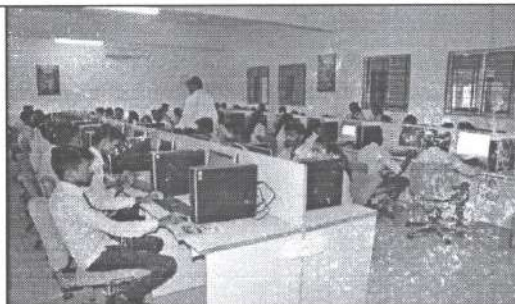

Principal

Wainganga College of Engineering
& Management, Dongargaon, Nagpur

159

WAINGANGA COLLEGE OF ENGINEERING & MANAGEMENT, NAGPUR
DEPARTMENT OF COMPUTER SCIENCE & ENGINEERING

ONE PAGE REPORT

| | |
|---------------------------|---|
| Title | Development Program on ICT /Computing Skill. |
| Name of Activity | How to use social media tool. |
| Date | 13/12/2018 |
| Venue | Computer Lab(Ground Floor) |
| Organized by | CSE Department |
| Resource Person | Prof. Aniruddh Bhagwat, Assistant Professor(CSE) |
| Participated by | 97 students |
| Activity In-charge | Prof. Khemutai Tighare, Assistant Professor (CSE) |
| Program Content | The expert lecture focuses on : <ul style="list-style-type: none">• View any type of file• Professional network• Drag & Drop uploads• Video Calling |
| Program Objective | The objectives of ICT program was; <ul style="list-style-type: none">• To enhance Student Computing Skill.• To discuss and guide students about How to use new ICT tools for effective work. |
| Program Outcome | <ul style="list-style-type: none">• Students come to know about new ICT Tool & its Uses.• Student Come to know how they can use social media tool for professional purpose. |